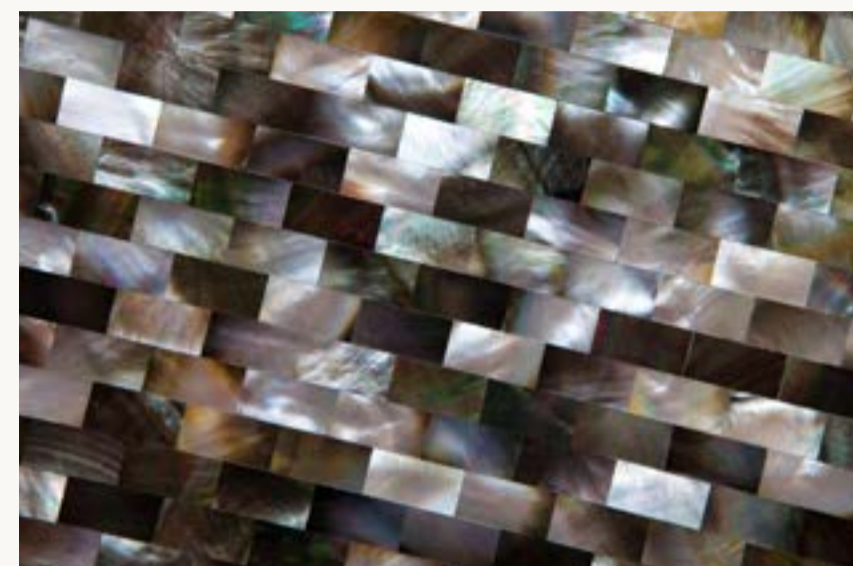

# Constantine

Modern, simplistic, and versatile. Siminetti's brick decorative surfaces are a perfect choice for adding texture to any statement room. Available in 5 stunning colour ways ensuring a solution to meet your colour scheme.